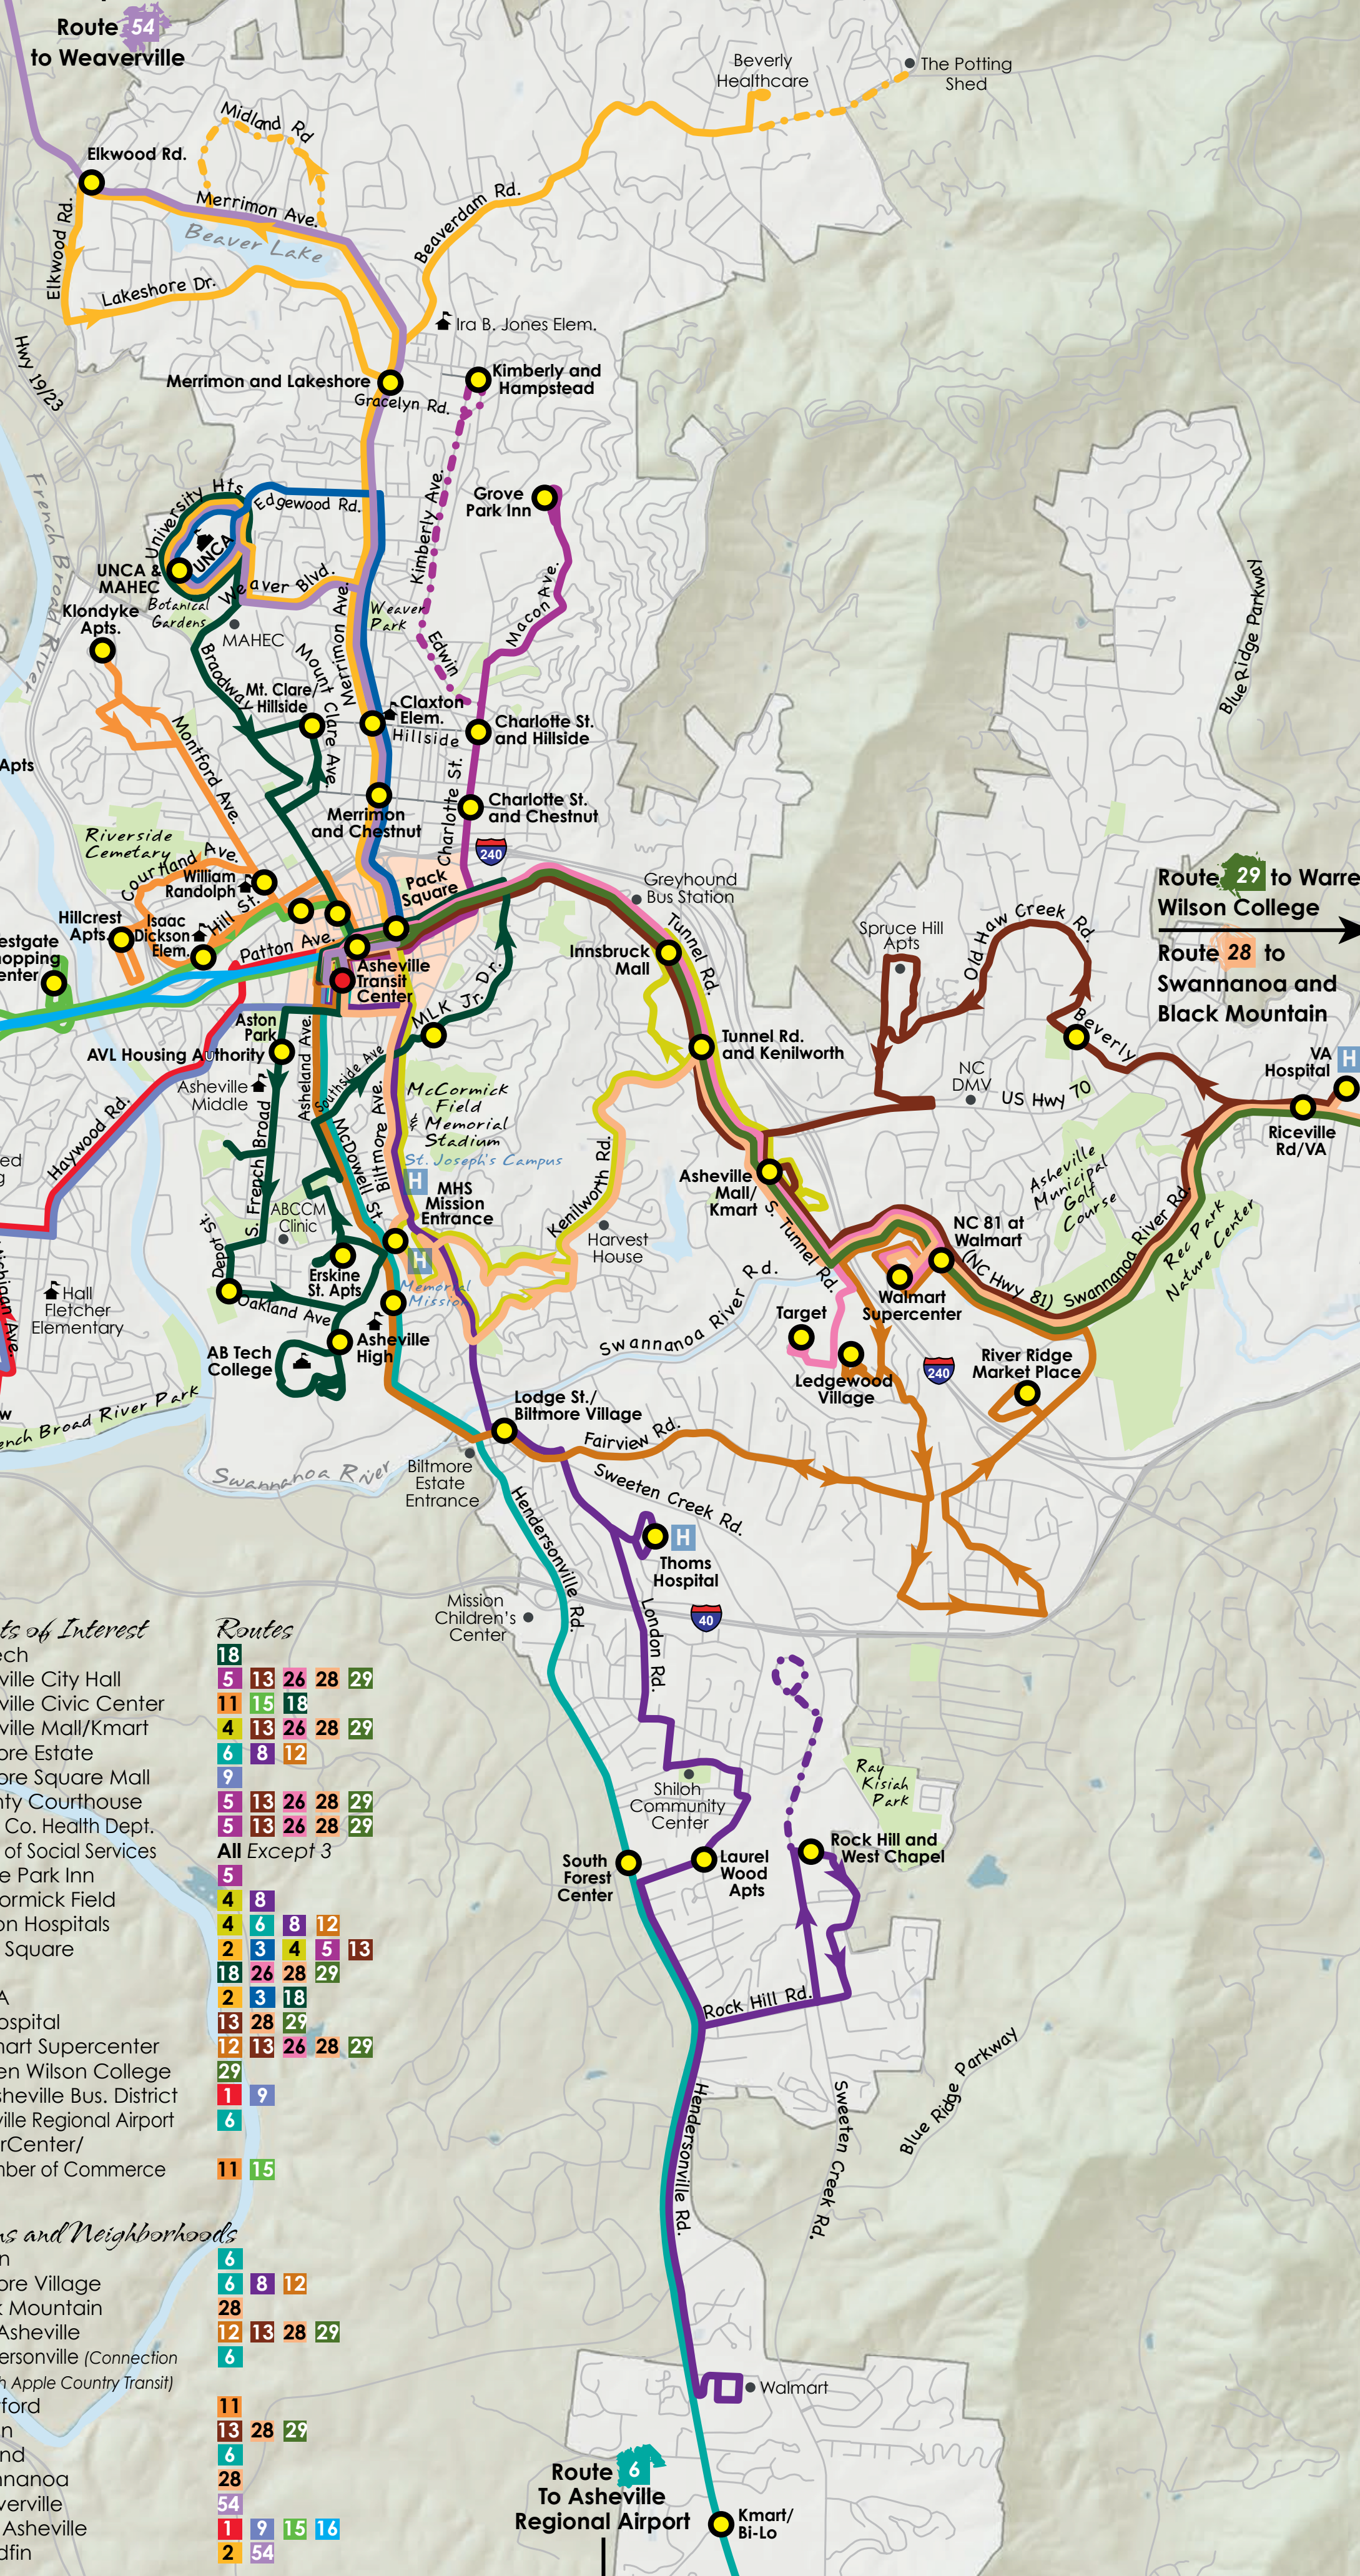

# Asheville Transit Routes

**Key**

- Only certain times of day
- Dial-a-Ride
- Indicates Fare Free Zone downtown
- Major Stop (arrival time on schedule)
- Asheville Transit Center
- Point of Interest
- School
- University/College
- Hospital

### Points of Interest

- AB Tech
- Asheville City Hall
- Asheville Civic Center
- Asheville Mall/Kmart
- Biltmore Estate
- Biltmore Square Mall
- County Courthouse
- Bunc. Co. Health Dept.
- Dept. of Social Services
- Grove Park Inn
- McCormick Field
- Mission Hospitals
- Pack Square
- UNCA
- VA Hospital
- Walmart Supercenter
- Warren Wilson College
- W. Asheville Bus. District
- Asheville Regional Airport
- VisitorCenter/Chamber of Commerce

### Towns and Neighborhoods

- Arden
- Biltmore Village
- Black Mountain
- East Asheville
- Hendersonville (Connection with Apple Country Transit)
- Montford
- Oteen
- Skyland
- Swannanoa
- Weaverville
- West Asheville
- Woodfin

### Routes

- 18
- 5 13 26 28 29
- 11 15 18
- 4 13 26 28 29
- 6 8 12
- 9
- 5 13 26 28 29
- 5 13 26 28 29
- All Except 3
- 5
- 4 8
- 4 6 8 12
- 2 3 4 5 13
- 18 26 28 29
- 2 3 18
- 13 28 29
- 12 13 26 28 29
- 29
- 1 9
- 6
- 11 15
- 6
- 6 8 12
- 28
- 12 13 28 29
- 6
- 11
- 13 28 29
- 6
- 28
- 54
- 1 9 15 16
- 2 54